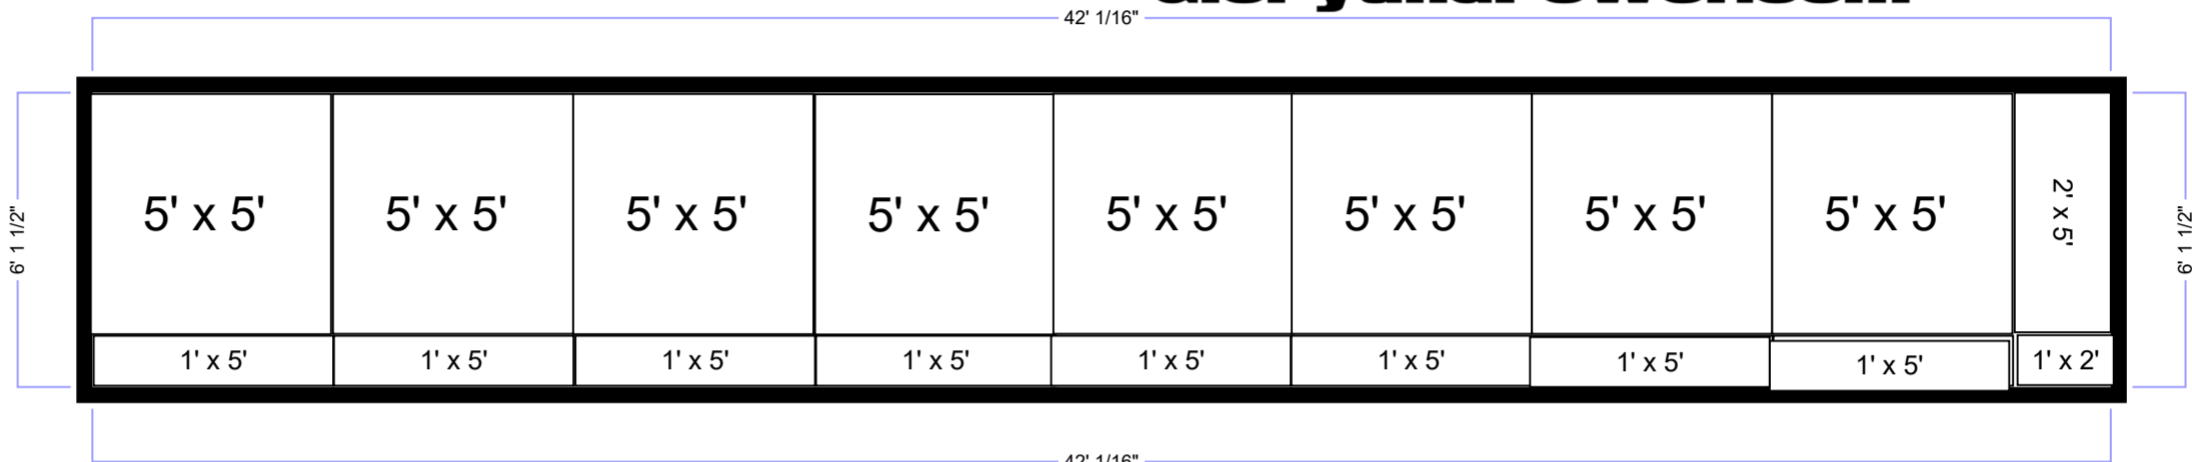

GloryandPower.com

Spring Boards Hard Velcro

Start Here

Top Boards Soft Velcro

Top Board List

- 3'6" x 5' (7)
- 2'6" x 5' (7)
- 2'6" x 2'6" (1)
- 2'6" x 4'6" (1)
- 2'6" x 3'6" (1)
- 3'6" x 4'6" (1)

Spring Board List

- 5' x 5' (8)
- 1' x 5' (8)
- 1' x 2' (1)
- 2' x 5' (1)

1' x 5' BOARDS HAVE
8 SPRINGS
EDGE SPRING 4.5" IN
INSIDE IS 22" OFF EDGE