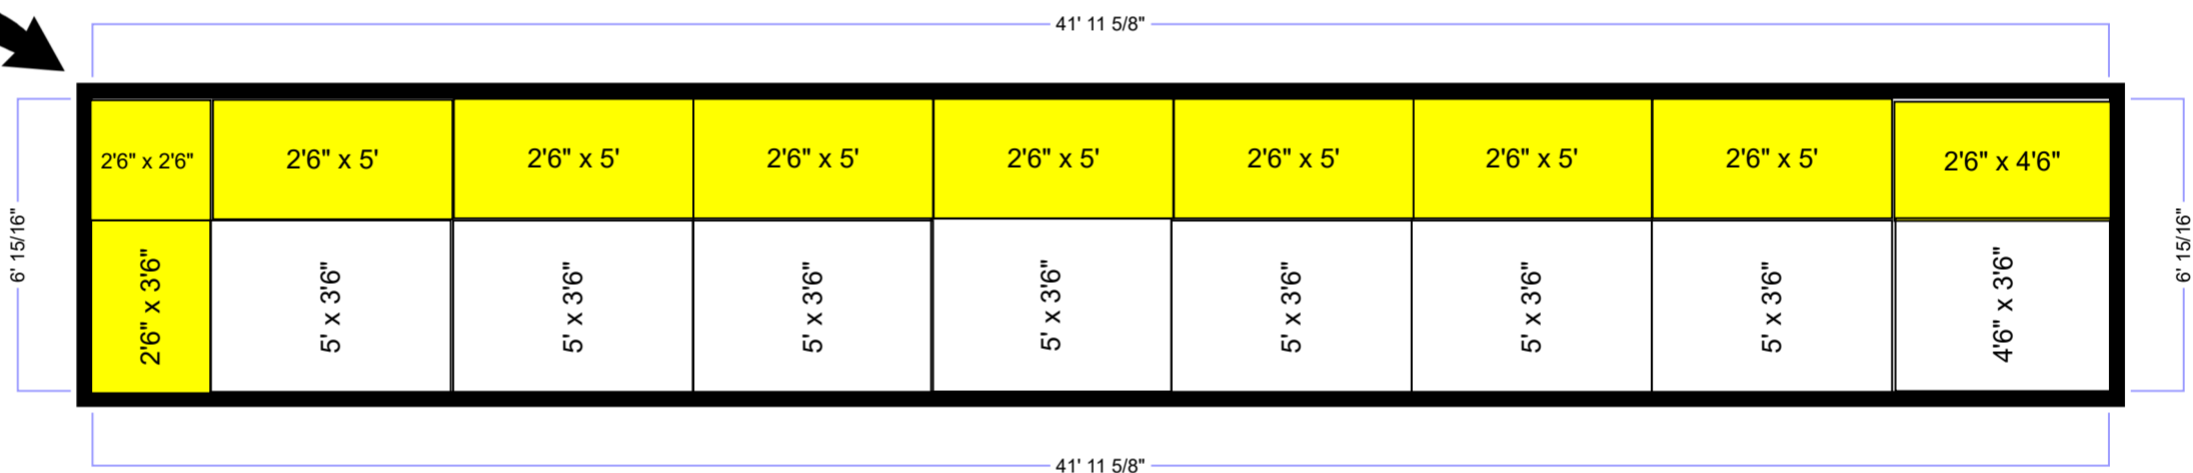

GloryandPower.com

Spring Boards Hard Velcro

Start Here

Top Boards Soft Velcro

Top Board List

- 3'6" x 5' (7)
- 2'6" x 5' (7)
- 2'6" x 2'6" (1)
- 2'6" x 4'6" (1)
- 2'6" x 3'6" (1)
- 3'6" x 4'6" (1)

Spring Board List

- 5' x 5' (8)
- 1' x 5' (8)
- 1' x 2' (1)
- 2' x 5' (1)

1' x 5' BOARDS HAVE
8 SPRINGS
EDGE SPRING 4.5" IN
INSIDE IS 22" OFF EDGE