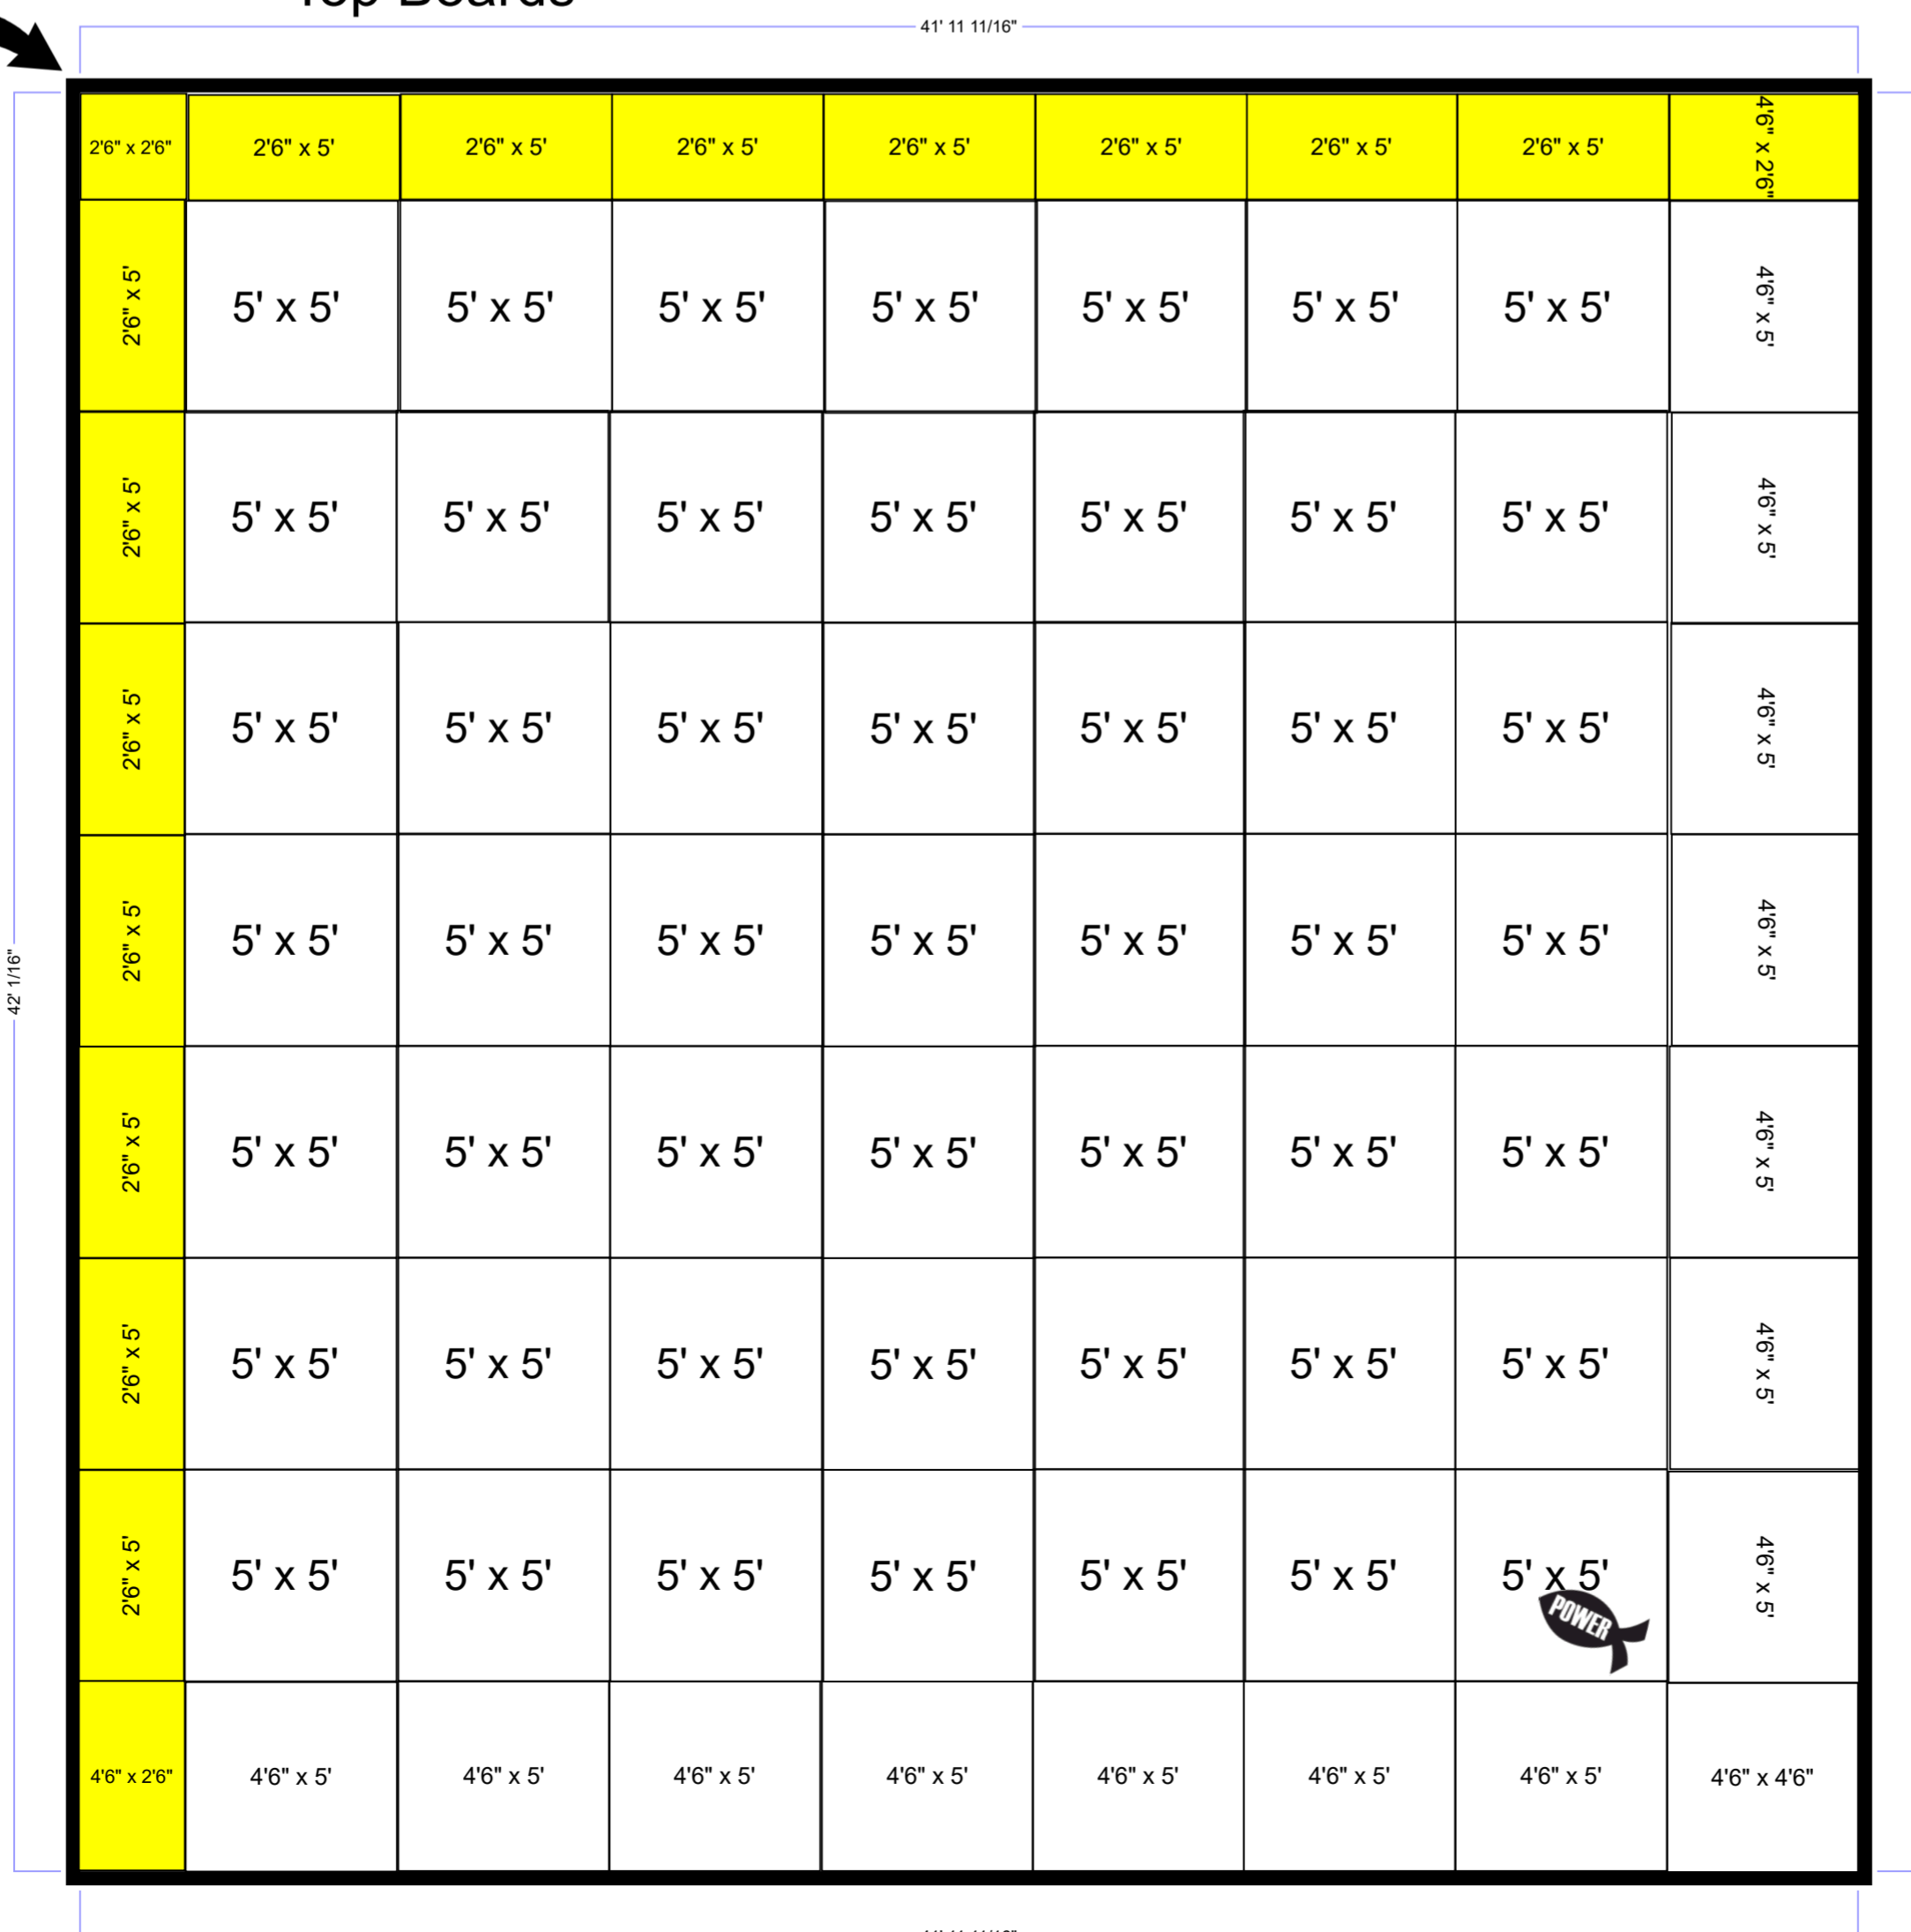

Spring Board List

- 5' x 5' (64)
- 2' x 5' (16)
- 2' x 2' (1)

Start Here

Top Boards

Top Board List

- 5' x 5' (49)
- 4'6" x 5' (14)
- 4'6" x 4'6" (1)
- 2'6" x 5' (14)
- 2'6" x 2'6" (1)
- 2'6" x 4'6" (2)

Lay ALL Yellow boards 1st starting in the corner.